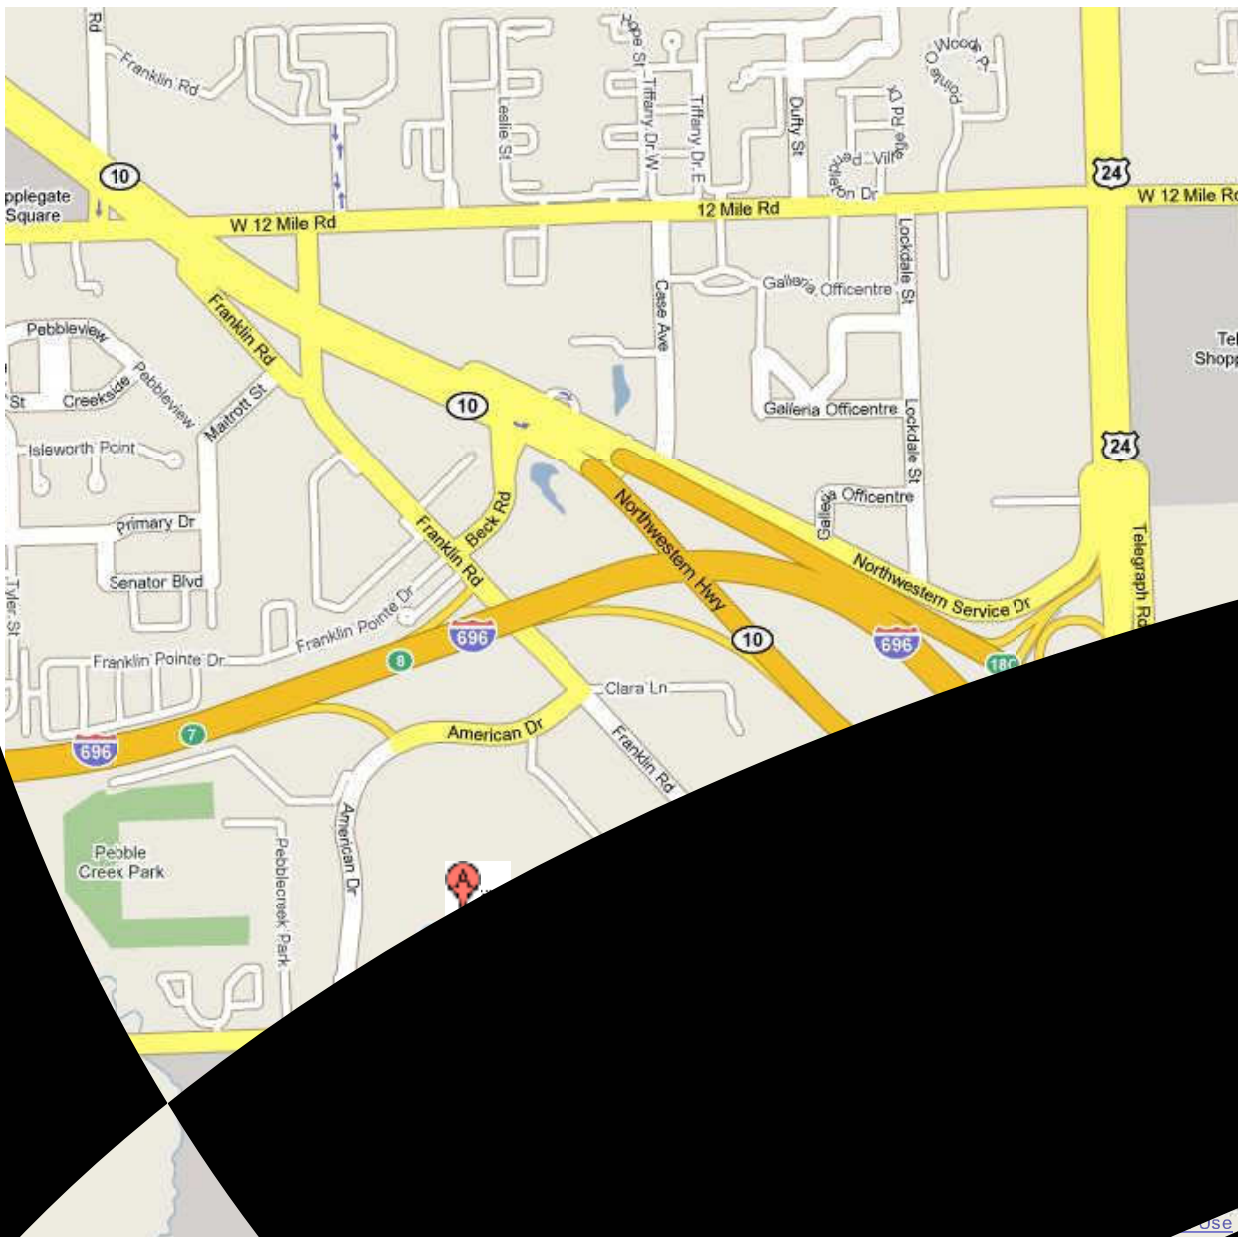

Notes This meeting is being held at Barton Malow's main office. 26500 American Drive in Southfield. Access American Drive from I-696, Franklin Road or 11 Mile Rd.

A. Barton Malow Co.
26500 American Dr. Southfield, MI 48074
(248) 436-5000